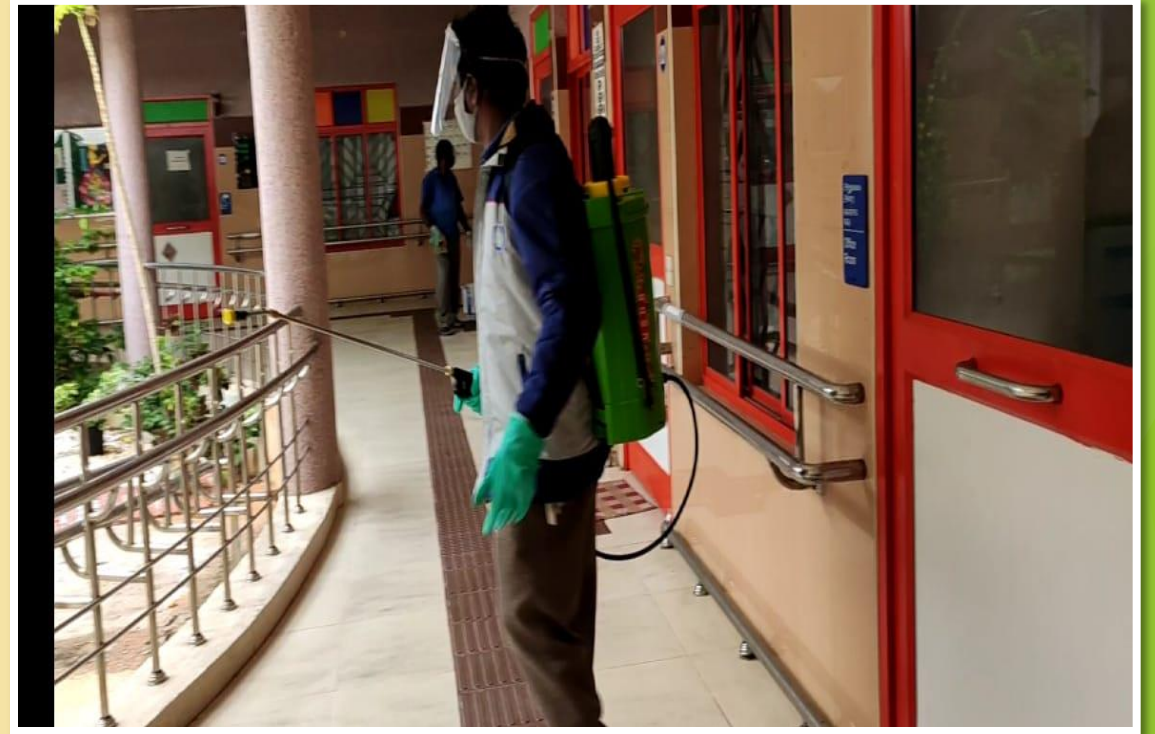

NATIONAL INSTITUTE FOR EMPOWERMENT OF PERSONS WITH MULTIPLE DISABILITIES (DIVYANGJAN)

Department of Empowerment of Persons with Disabilities (Divyangjan),
Ministry of Social Justice & Empowerment, Govt. of India
East Coast Road, Muttukadu, Kovalam, Chennai- 603 112. Tamil Nadu, India.

Preventive Measures under COVID-19

DATE: 07/08/2020